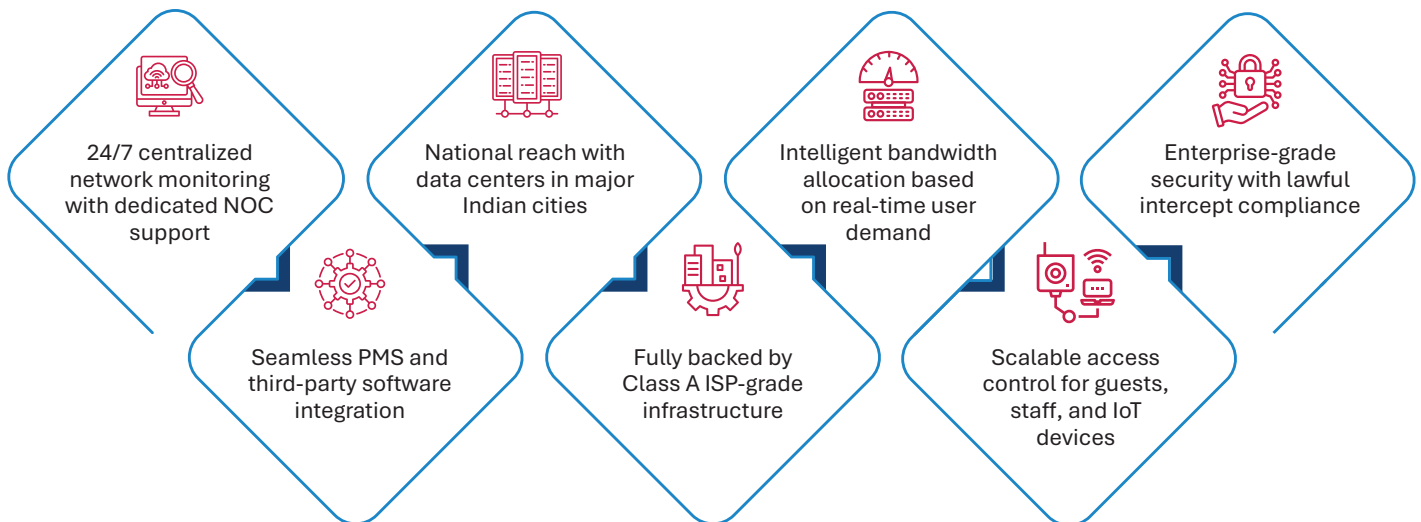

No CapEx. No Complexity. Just Fully Managed Enterprise Wi-Fi.

Managed Wi-Fi Services

Built for modern enterprises and high-density environments to ensure seamless, secure, and scalable connectivity